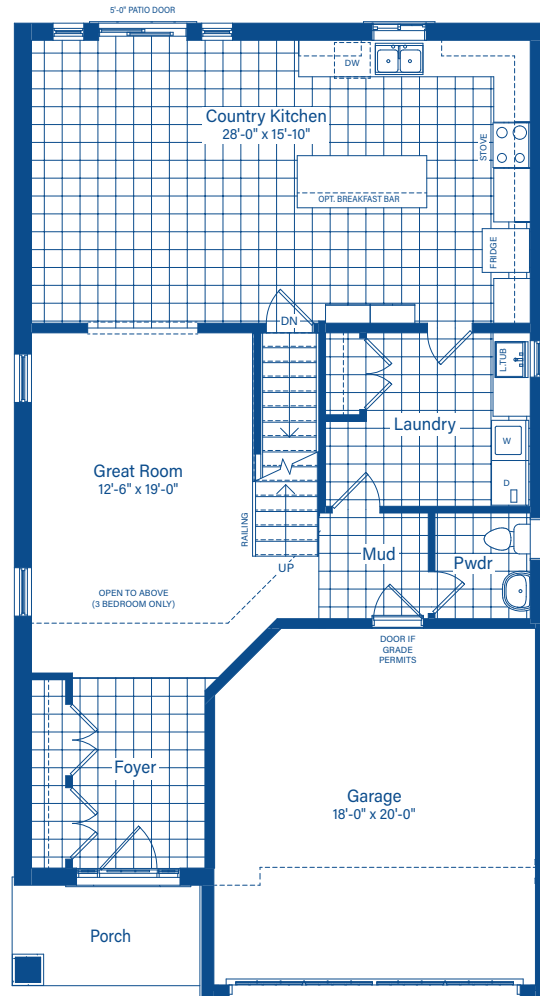

KLEINBURG

ELEVATION B

KLEINBURG

2351 - 2565 SQ.FT.

ELEVATION A

DEVONLEIGH HOMES

WEB: DevonleighHomes.com

Plans and specifications are subject to change without notice.
All renderings and photographs are artist's concept. E&O.E.

KLEINBURG

2351 - 2565 SQ.FT.

BASEMENT

MAIN FLOOR

2ND FLOOR

2ND FLOOR - 4 BEDROOM OPTION