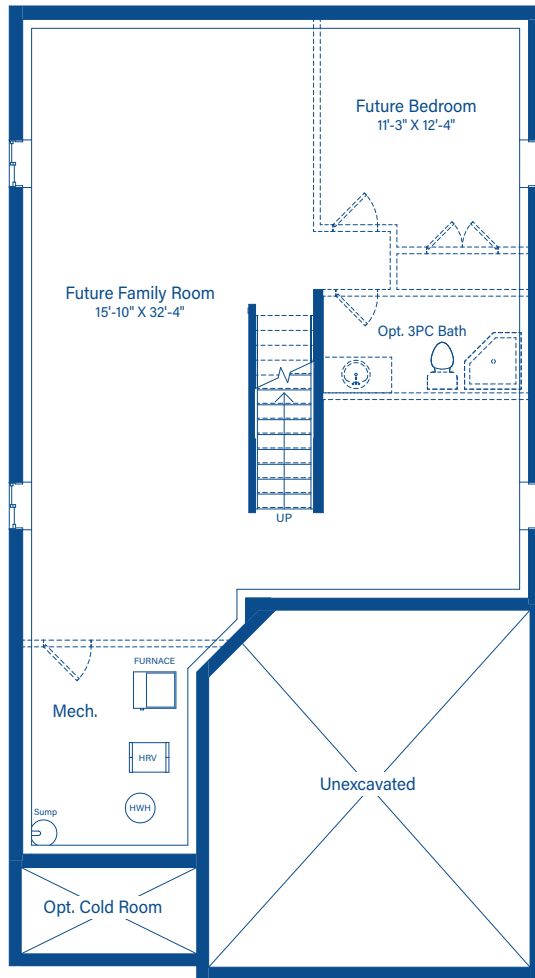

KLEINBURG

ELEVATION B

KLEINBURG

2351 - 2565 SQ.FT.

ELEVATION A

DEVONLEIGH HOMES

WEB: DevonleighHomes.com

Plans and specifications are subject to change without notice.
All renderings and photographs are artist's concept. E&O.E.

KLEINBURG

2351 - 2565 SQ.FT.

BASEMENT

MAIN FLOOR

2ND FLOOR

2ND FLOOR - 4 BEDROOM OPTION