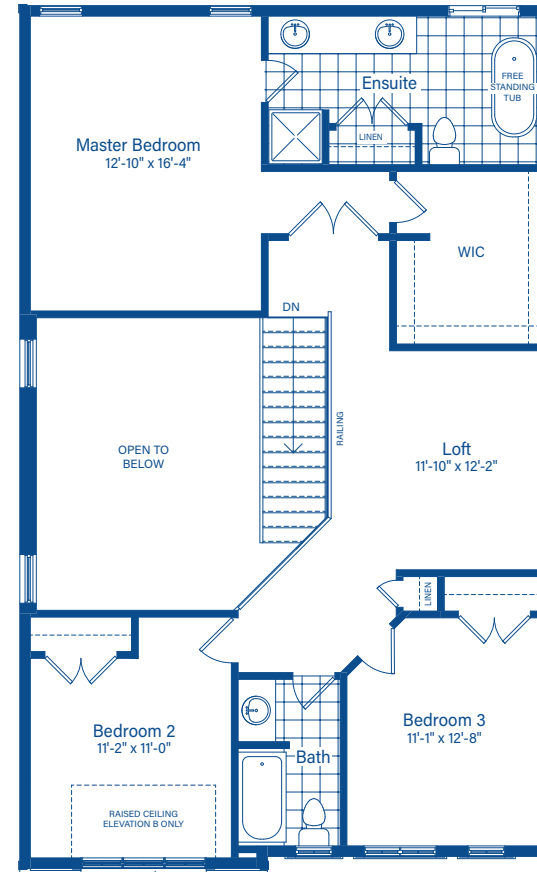

KLEINBURG

ELEVATION B

KLEINBURG

2351 - 2565 SQ.FT.

ELEVATION A

DEVONLEIGH HOMES

WEB: DevonleighHomes.com

Plans and specifications are subject to change without notice.
All renderings and photographs are artist's concept. E&O.E.

KLEINBURG

2351 - 2565 SQ.FT.

BASEMENT

MAIN FLOOR

2ND FLOOR

2ND FLOOR - 4 BEDROOM OPTION