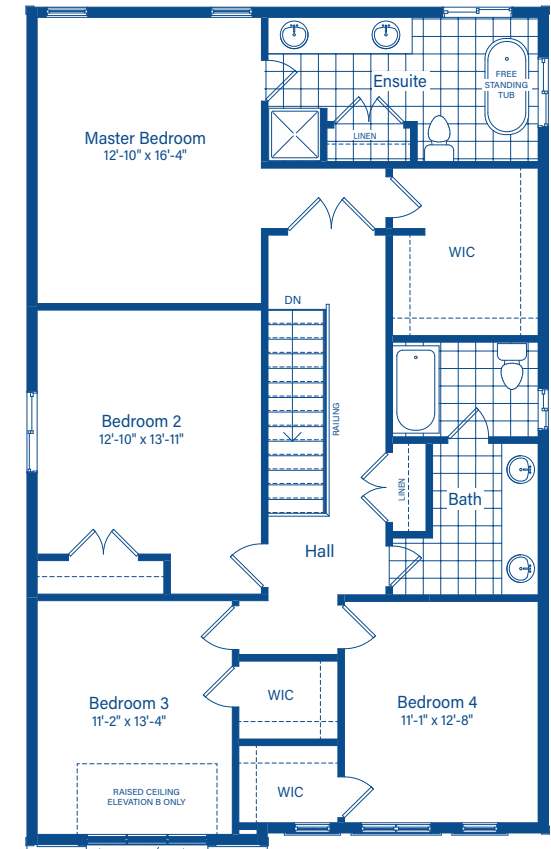

KLEINBURG

ELEVATION B

KLEINBURG

2351 - 2565 SQ.FT.

ELEVATION A

DEVONLEIGH HOMES

WEB: DevonleighHomes.com

Plans and specifications are subject to change without notice.
All renderings and photographs are artist's concept. E&O.E.

KLEINBURG

2351 - 2565 SQ.FT.

BASEMENT

MAIN FLOOR

2ND FLOOR

2ND FLOOR - 4 BEDROOM OPTION